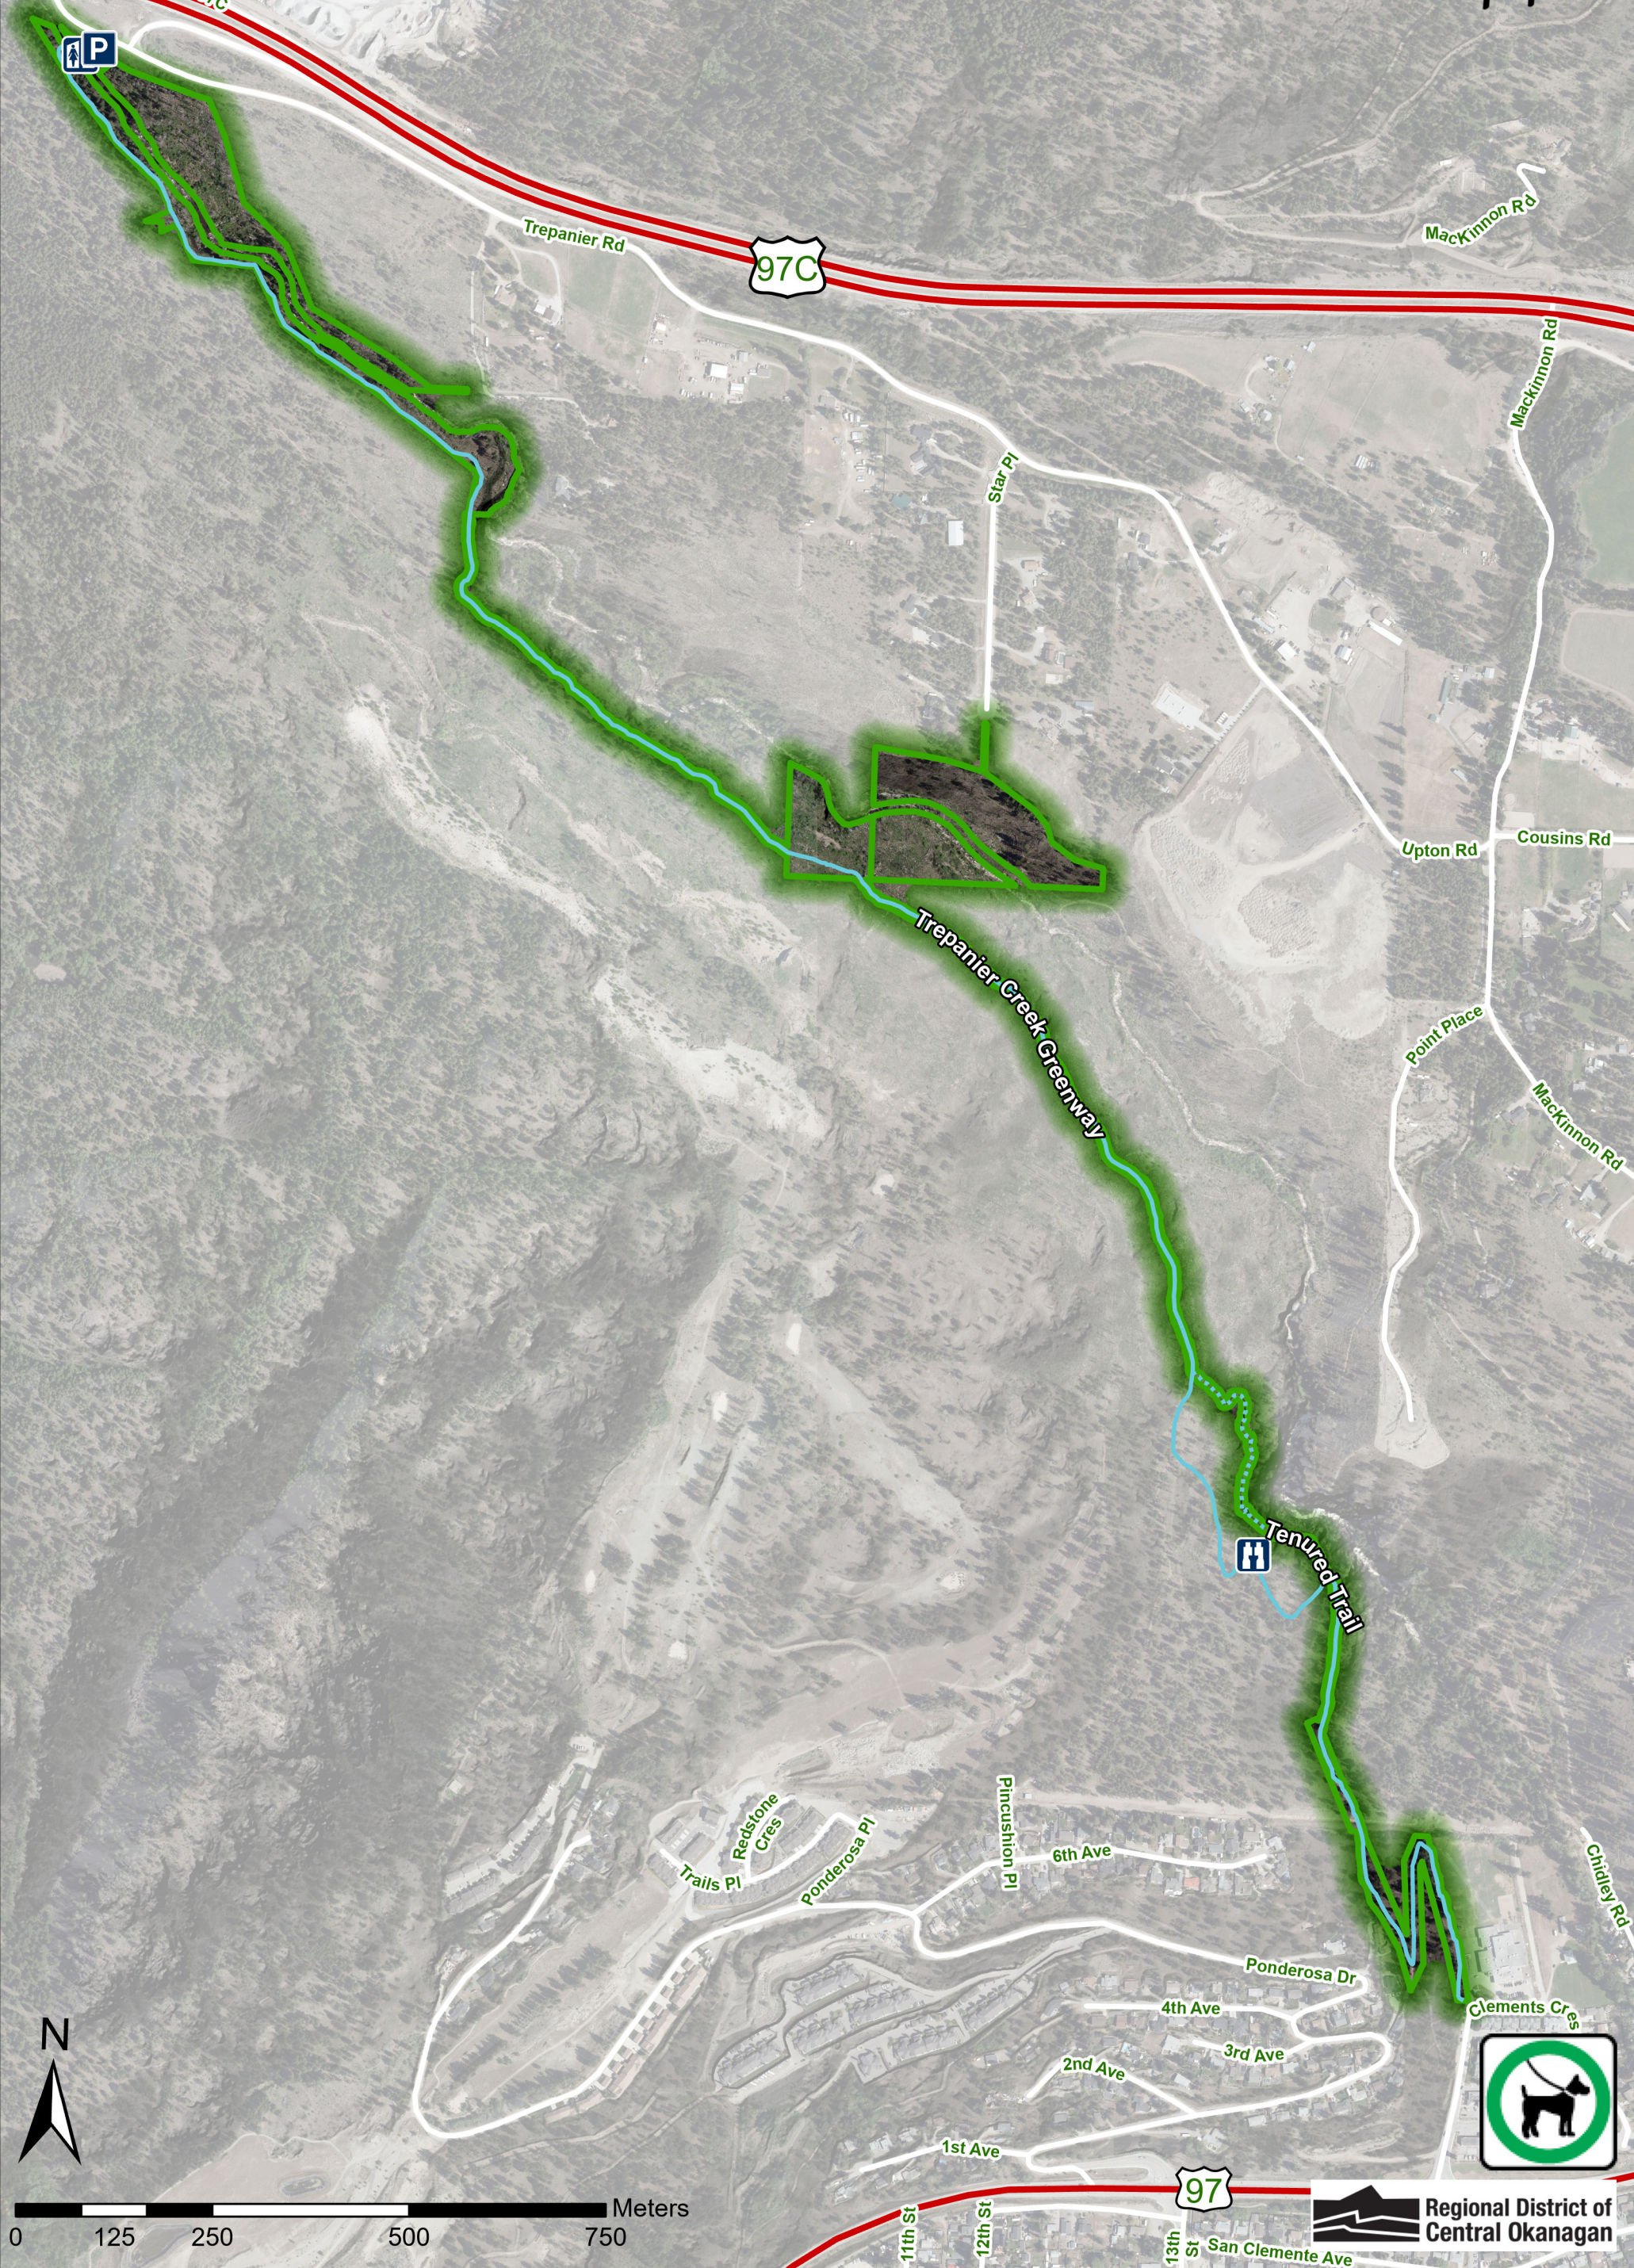

# Trepanier Creek Greenway Regional Park

Naturally Yours

Regional Parks  
250-469-6232 | parks@rdco.com  
rdco.com/parks

Date: 2024-06-05 10:53 AM

All data, information, and maps are provided "as is" without any warranties and should be used for reference purposes only. The author makes no warranties, express or implied, as to the use of the information obtained from this product.

- View Point
- Washroom
- Parking Lot