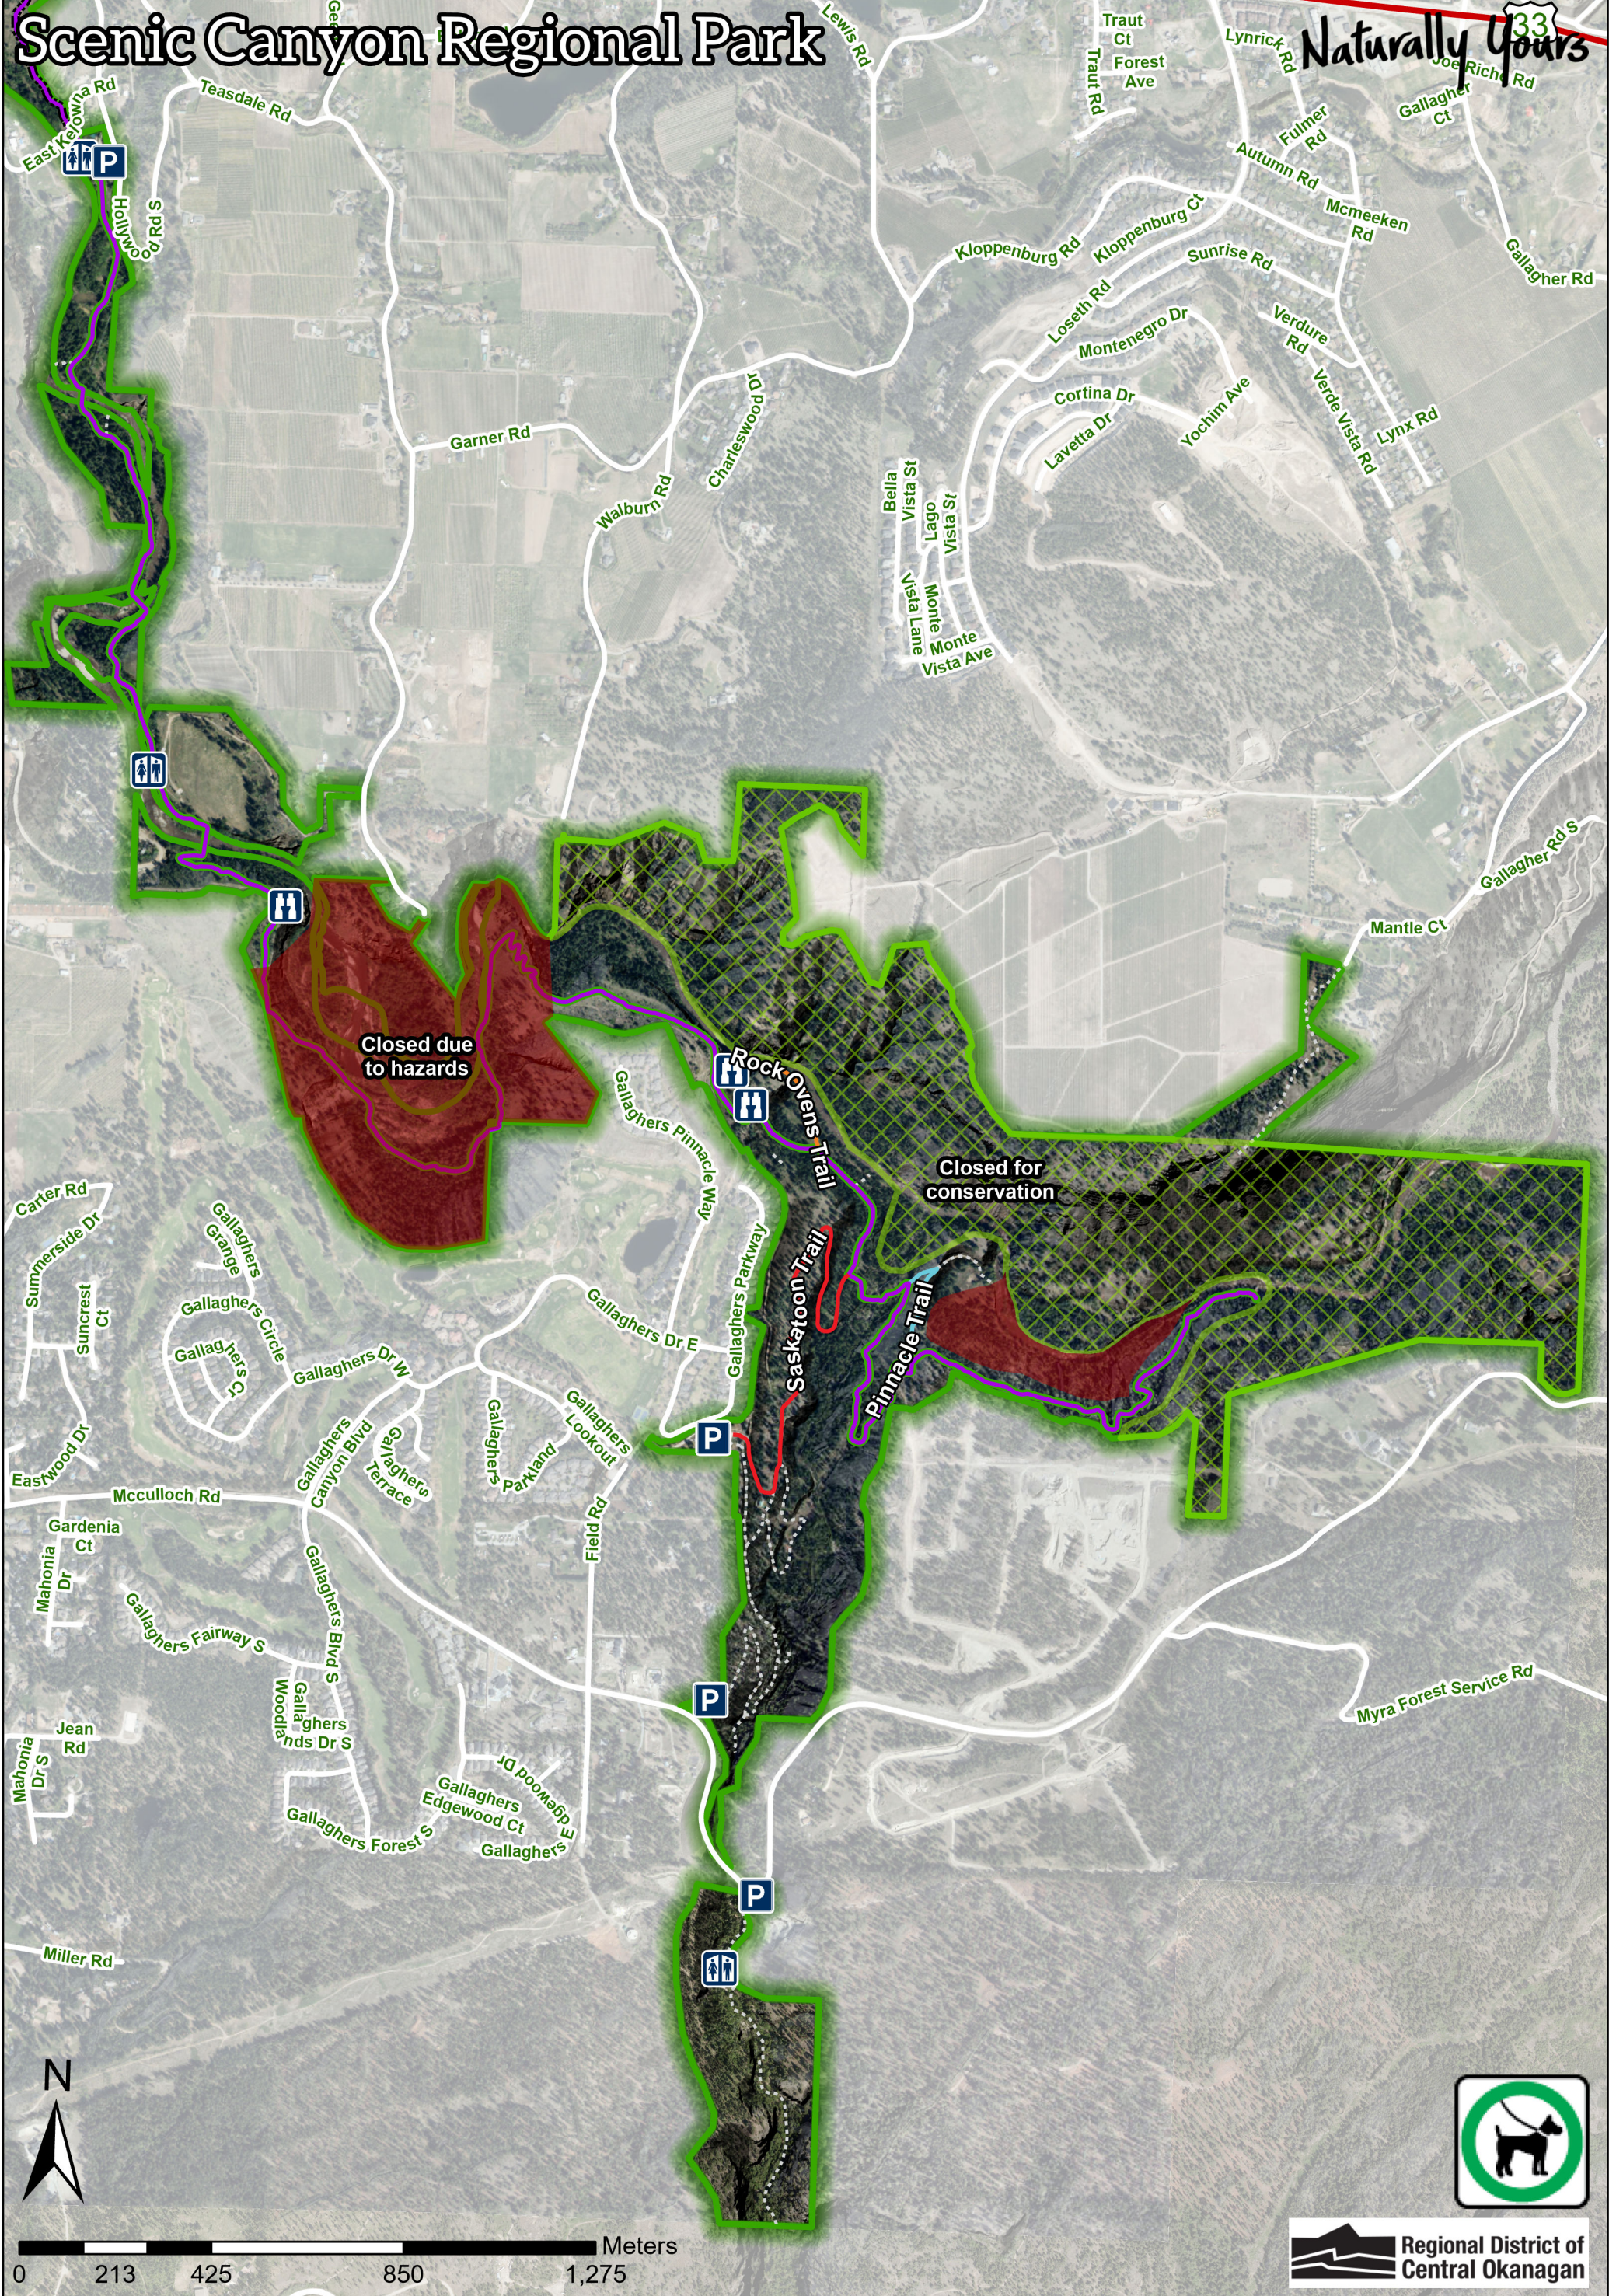

Scenic Canyon Regional Park

Naturally Yours 

Regional Parks
250-469-6232 | parks@rdco.com
rdco.com/parks

Date: 2024-06-05 10:53 AM

All data, information, and maps are provided "as is" without any warranties and should be used for reference purposes only. The author makes no warranties, express or implied, as to the use of the information obtained from this product.

-  View Point
-  Washroom
-  Parking Lot