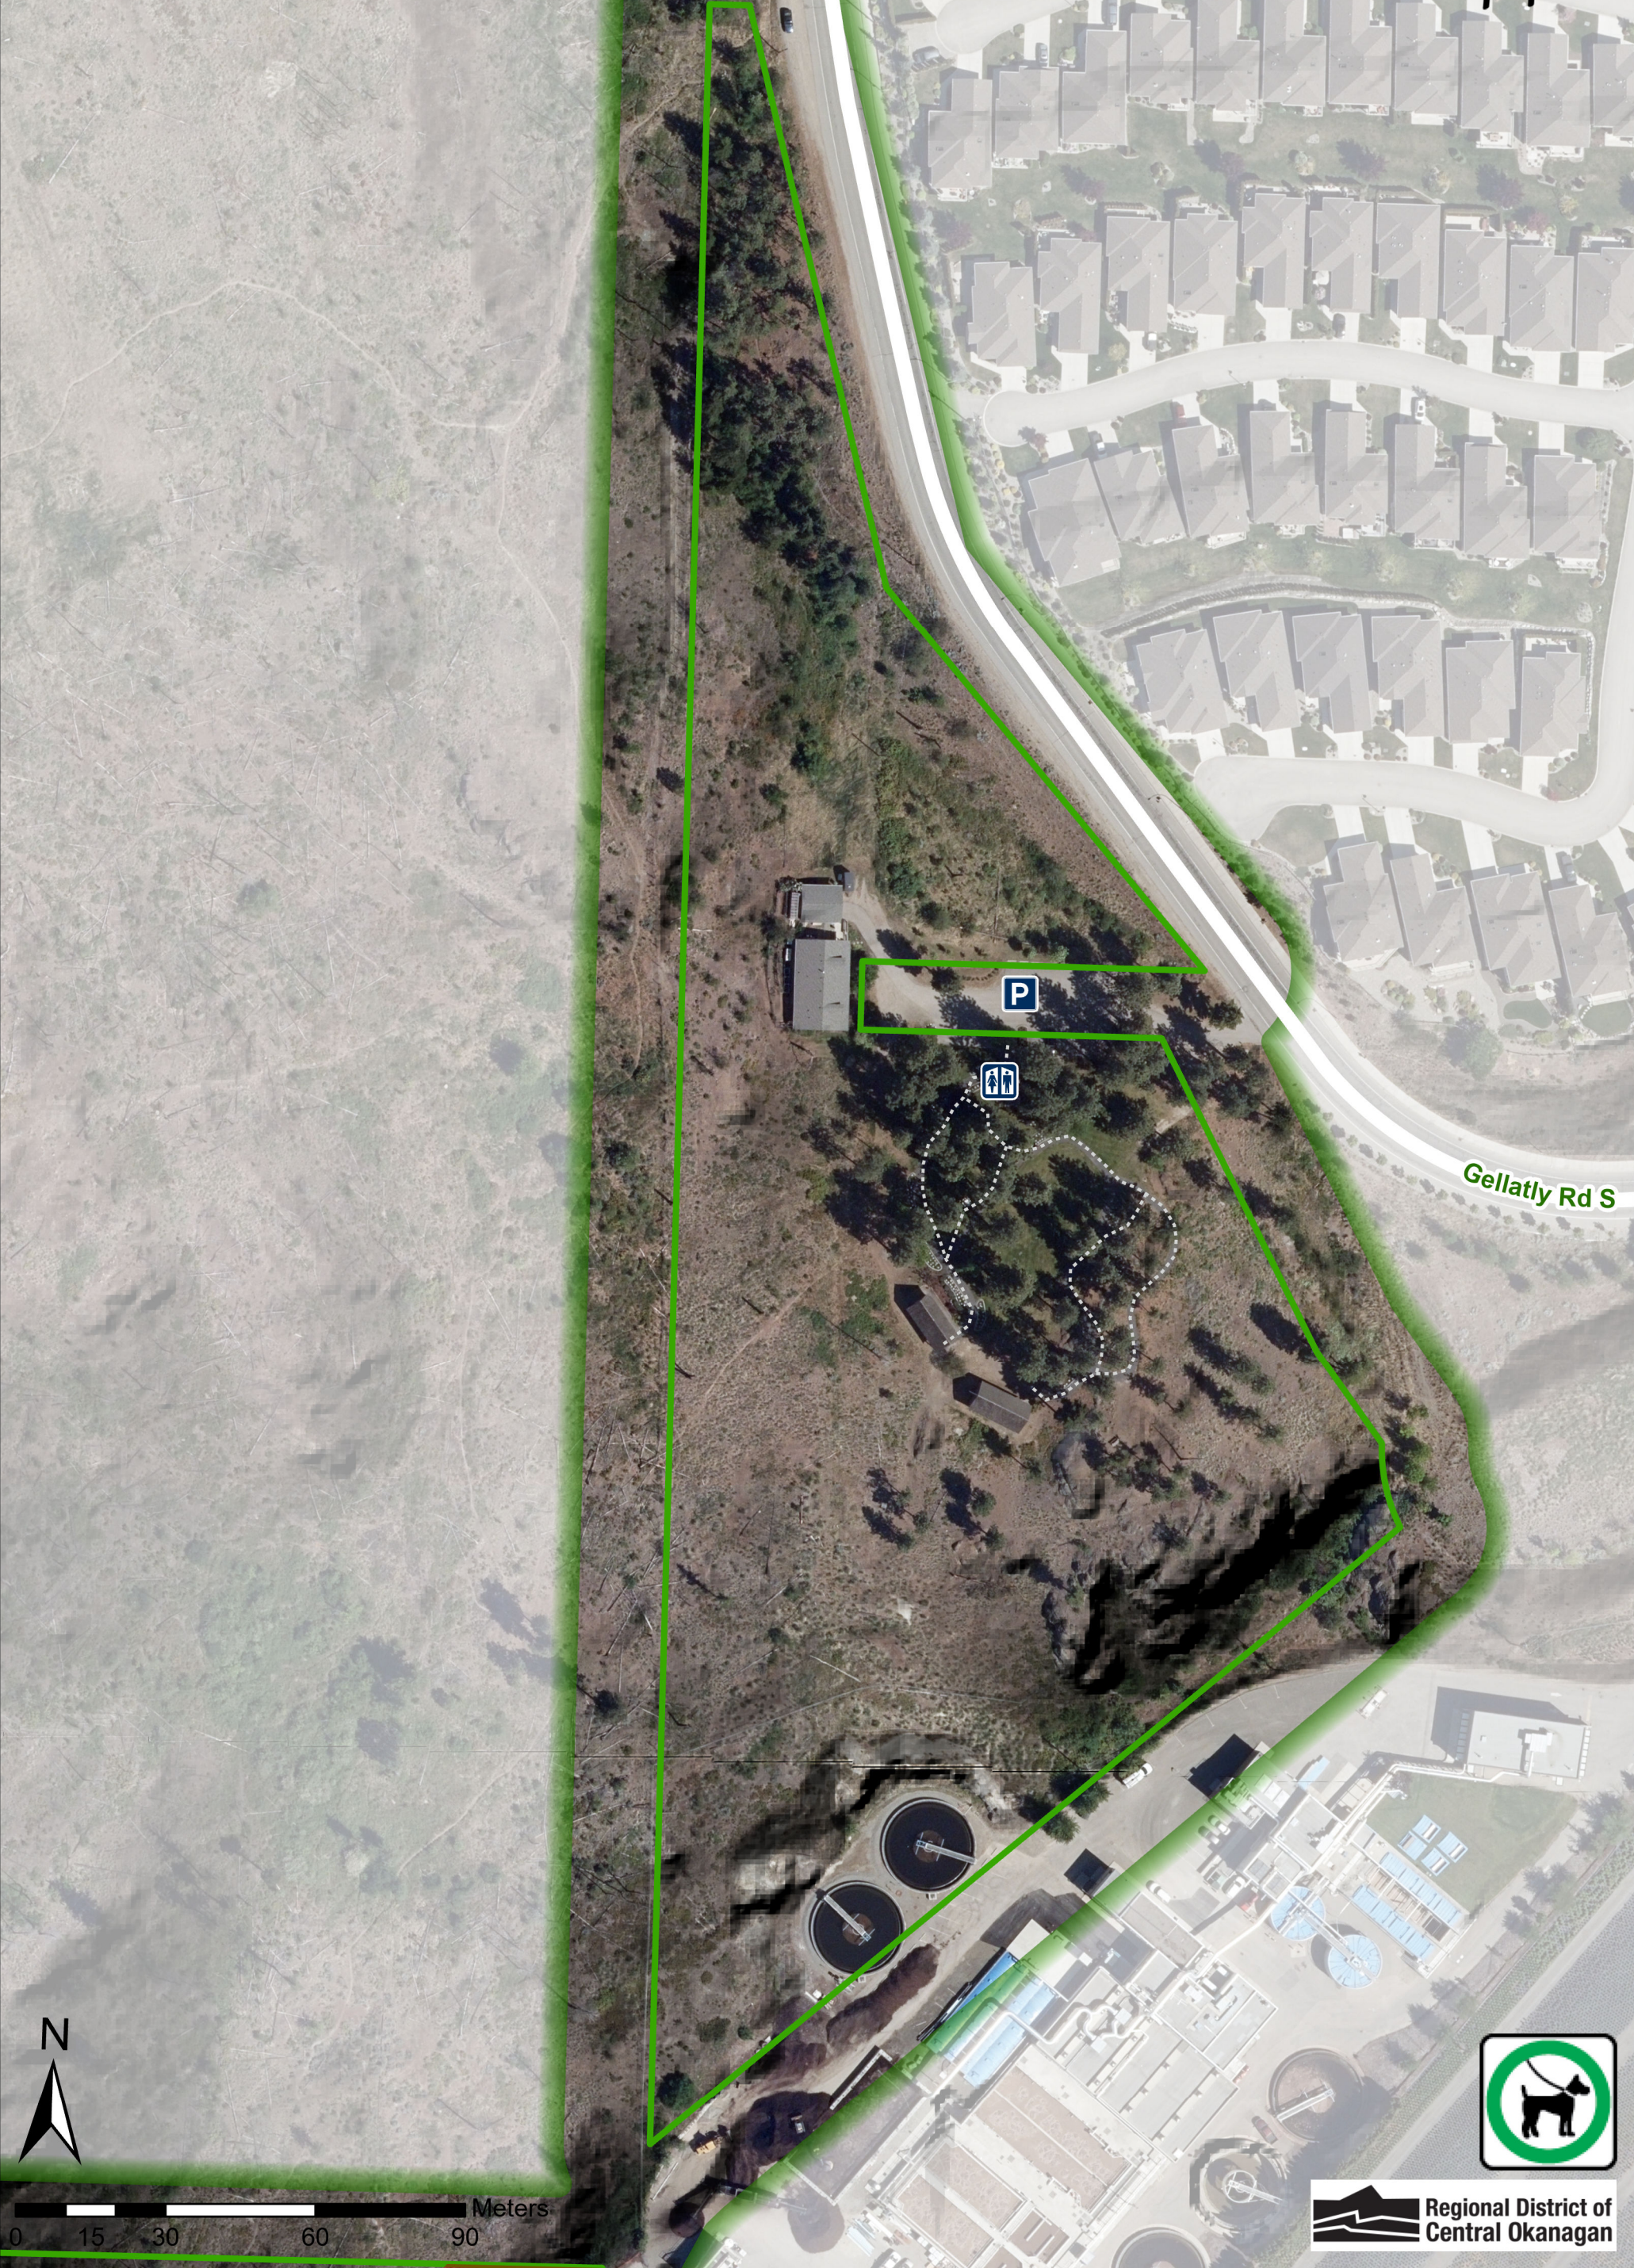

# Gellatly Heritage Regional Park

Naturally Yours

0 15 30 60 90 Meters

Regional Parks  
250-469-6232 | parks@rdco.com  
rdco.com/parks

**P** Parking Lot  Washroom

Date: 2024-06-05 10:53 AM  
All data, information, and maps are provided "as is" without any warranties and should be used for reference purposes only. The author makes no warranties, express or implied, as to the use of the information obtained from this product.