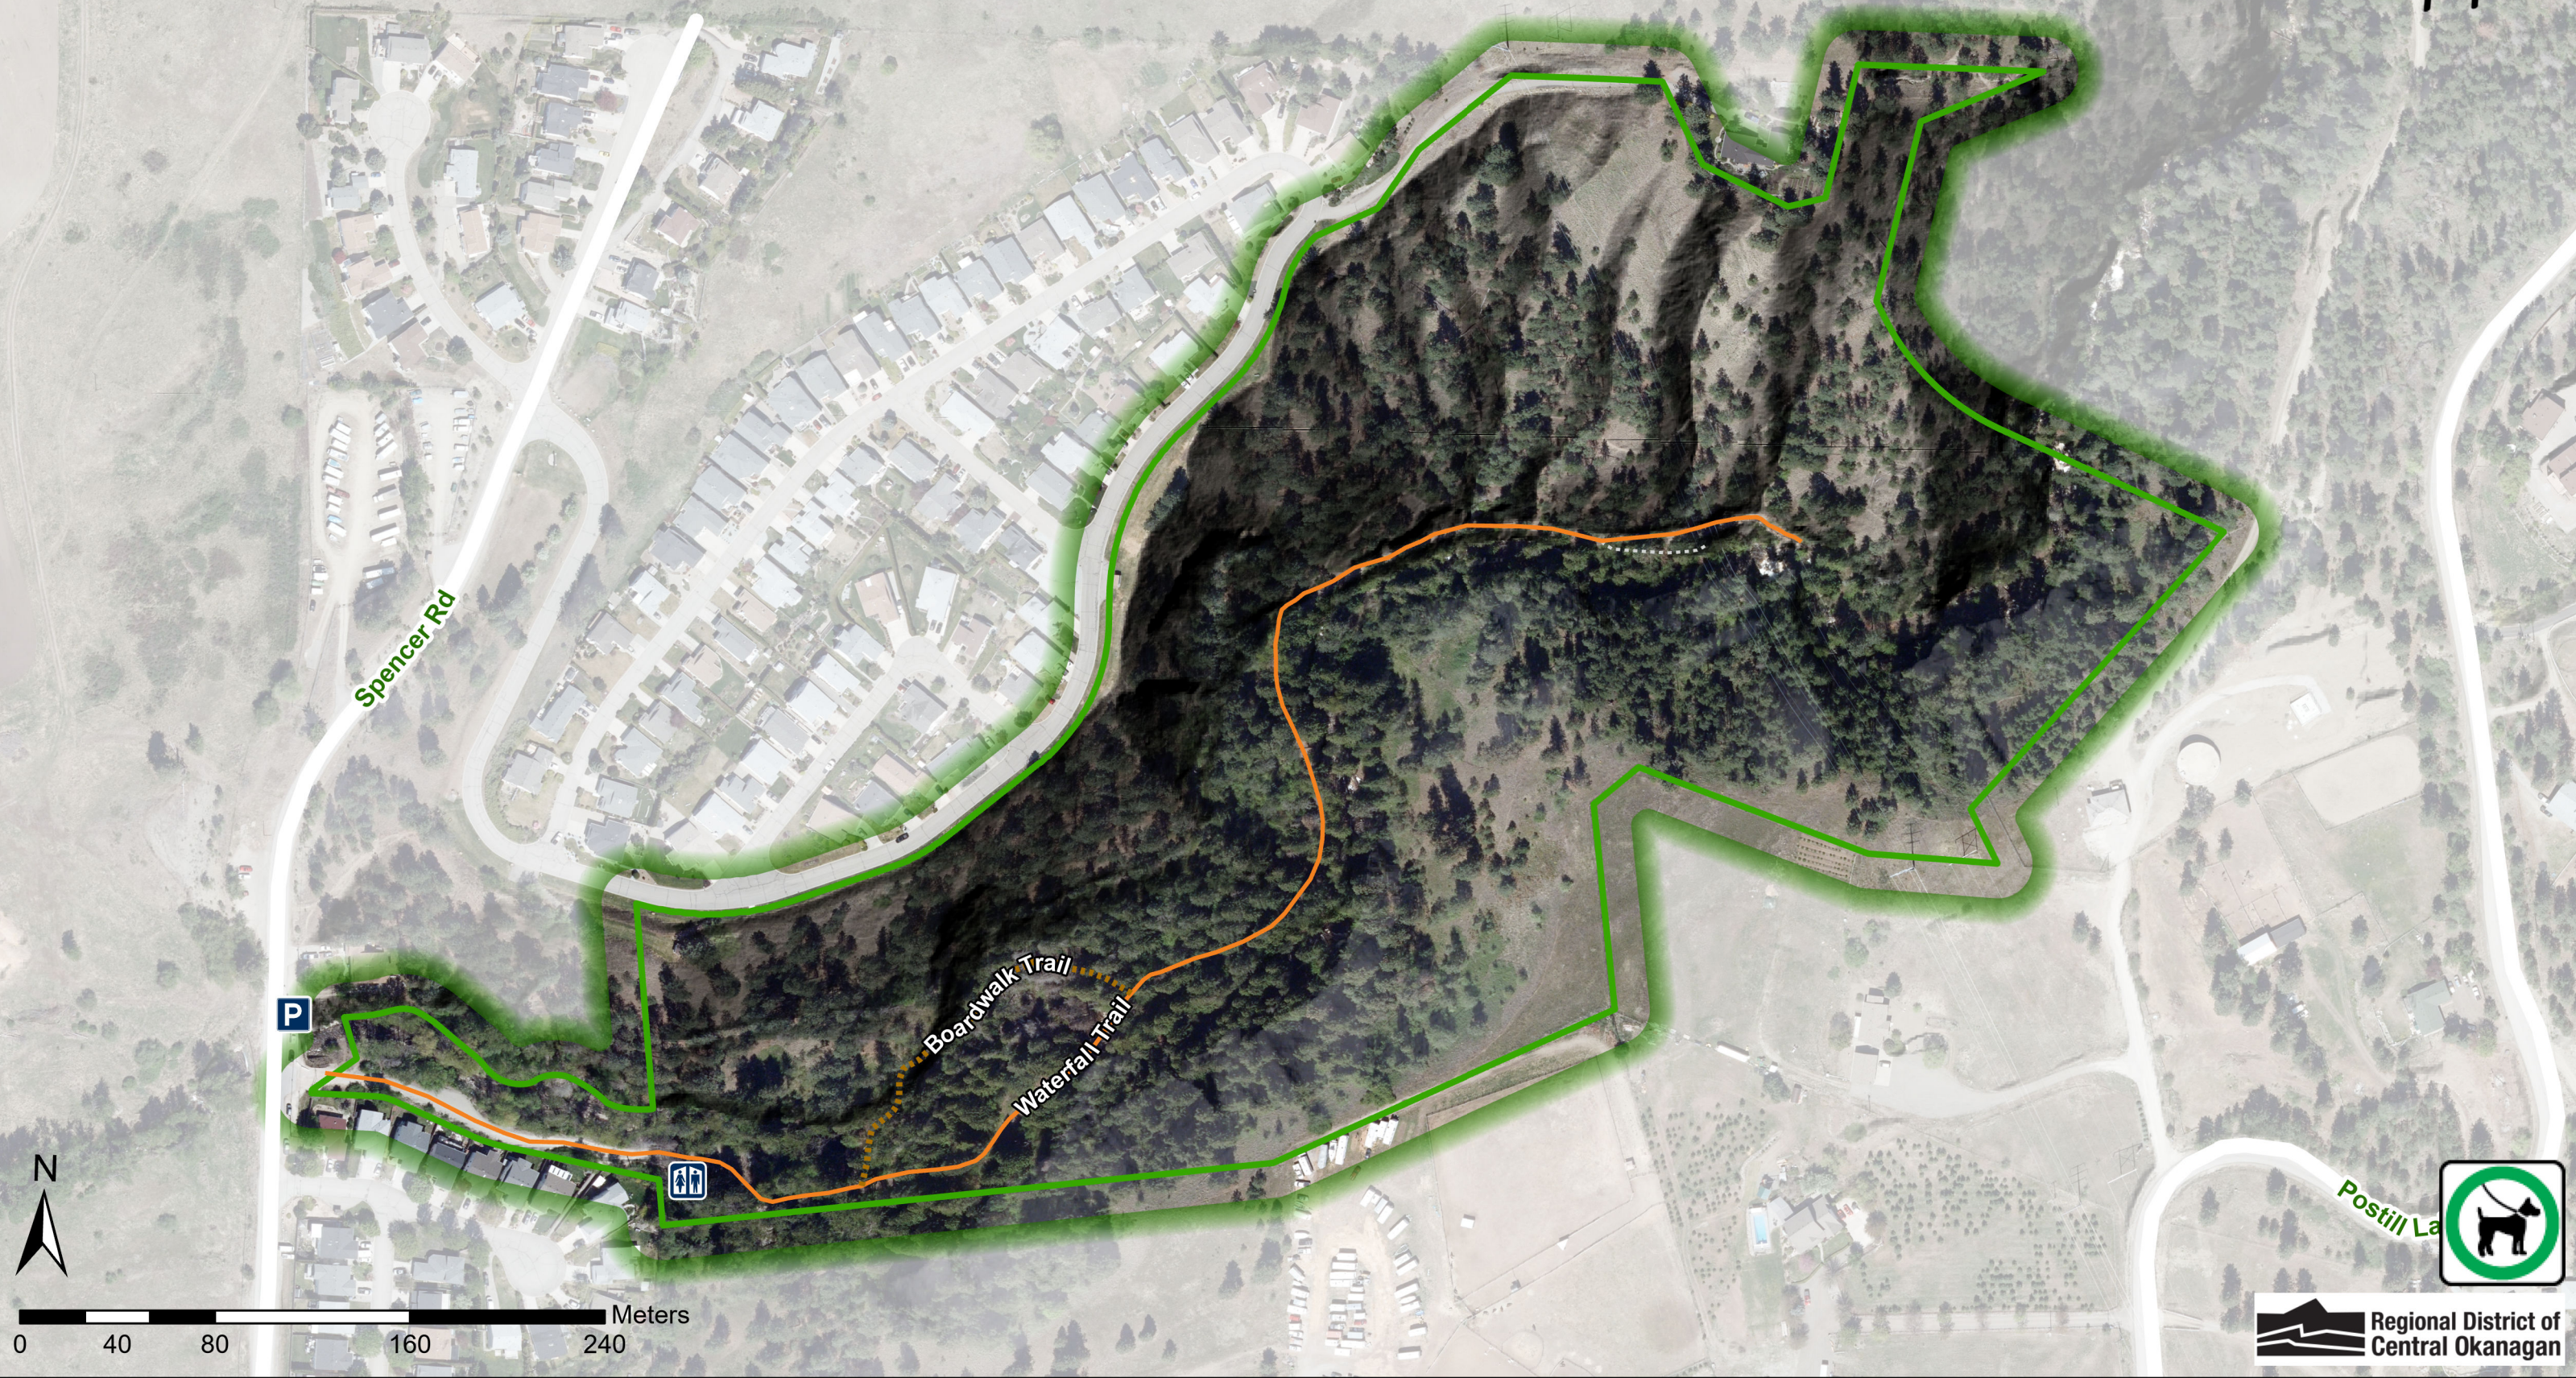

# Mill Creek Regional Park

Naturally Yours

Regional Parks  
250-469-6232 | parks@rdco.com  
rdco.com/parks  
Date: 2024-06-05 10:53 AM

Parking Lot Washroom

All data, information, and maps are provided "as is" without any warranties and should be used for reference purposes only. The author makes no warranties, express or implied, as to the use of the information obtained from this product.